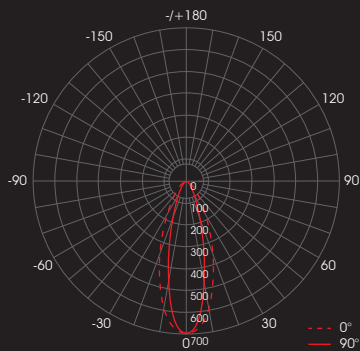

Beam Angle: 20°

Beam Angle: 30°

Beam Angle: 25° x 40°

- Profile Type : 25mm width aluminium linear luminaire
- Profile Finishing : Silver Anodised
- Diffuser : Optical lens
- Mounting : Surface, with 90° adjustable mounting clip
- CRI : Ra>90, R9>50
- SDCM : 3 step MacAdam ellipse binning
- Lifetime : Up to 50,000 hours L80 lamp life at Ta = 25°C
- Voltage : 24V DC
- Power : 42W/m
- Length Options : 100mm, 200mm, 300mm, 500mm, 600mm, 5 x 100mm
- Luminous Flux : 370 - 2331 lm/m
- Efficacy : 88 - 93 lm/W
- Operating Temperature : Ta (min) = -40°C, Ta (max) = +45°C
- Wire Connection : Supplied with insulated IP67 wires and connector at 200mm length
- IP Rating : IP67

☐ CCT OPTIONS

Single CCT

PHOTOMETRICS

With 20° 4.2W

With 30° 4.2W

With 25° x 40° 4.2W

SPECIFICATIONS

CCT	Efficacy (lm/W)	Luminous Flux (lm) @ Length / Power				
		100mm	200mm	300mm	500mm x 5	600mm
		4.2W	8.4W	12.6W	21W	25.2W
2700K	88.1	370	740	1110	1850	2220
3000K						
3500K						
4000K	92.5	389	777	1166	1943	2331
5000K						
5700K						

ORDERING MATRIX

LINEAR GRAZER BAR

Module	Finishing	Beam Angle	Length	CCT	Wire End Configuration	Ingress Protection
WP25GB	SL Silver	20 20°	100 100mm (4.2W)	27 2700K	SR Single Wire End, Rear Exit DR Double Wire End, Rear Exit	IP67 IP67
		30 30°	200 200mm (8.4W)	30 3000K		
		25x40 25° x 40°	300 300mm (12.6W)	35 3500K		
			500 500mm (21W)	40 4000K		
			600 600mm (25.2W)	50 5000K		
			5x100 5 x 100mm (21W)	57 5700K		