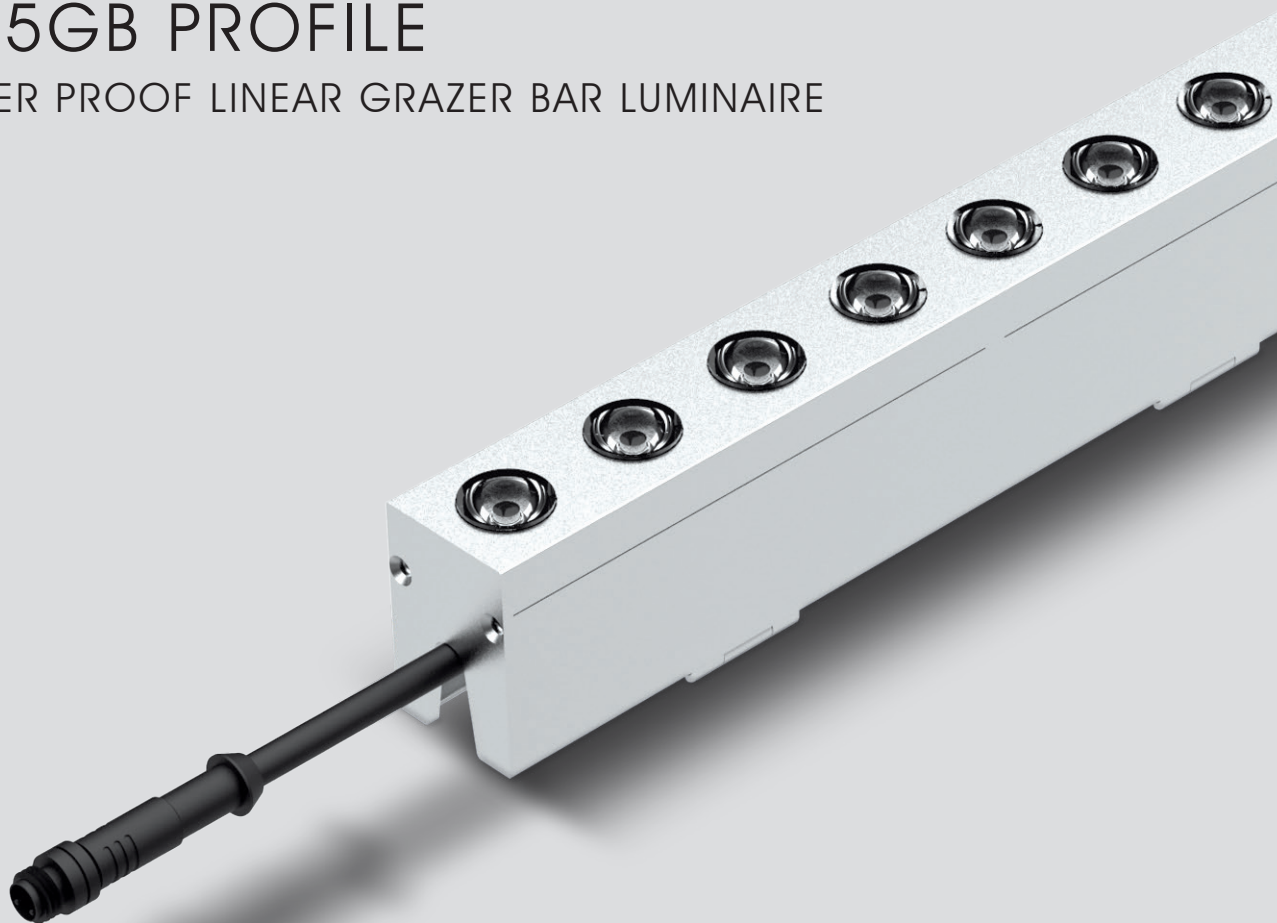

WP25GB PROFILE

WEATHER PROOF LINEAR GRAZER BAR LUMINAIRE

PROFILE FINISHING

Silver Anodized

DIFFUSER

Optical Lens

DIMENSION

INSTALLATION

Beam Angle: 20°

Beam Angle: 30°

Beam Angle: 25° x 40°

- Profile Type : 25mm width aluminium linear luminaire
- Profile Finishing : Silver Anodised
- Diffuser : Optical lens
- Mounting : Surface, with 90° adjustable mounting clip
- CRI : Ra>90, R9>50
- SDCM : 3 step MacAdam ellipse binning
- Lifetime : Up to 50,000 hours L80 lamp life at Ta = 25°C
- Voltage : 24V DC
- Power : 42W/m
- Length Options : 100mm, 200mm, 300mm, 500mm, 600mm, 5 x 100mm
- Luminous Flux : 370 - 2331 lm/m
- Efficacy : 88 - 93 lm/W
- Operating Temperature : Ta (min) = -40°C, Ta (max) = +45°C
- Wire Connection : Supplied with insulated IP67 wires and connector at 200mm length
- IP Rating : IP67

Example: WP25GB-SL-20-300-30-S-IP67

WP25GB Grazer Bar, Silver, 20 Degree Beam, 300mm, 3000K, Single Wire End, IP67, Including 2 x Mounting Clip

*Linear Grazer Bar of 100mm, 200mm, 300mm, 500mm and 600mm lengths are supplied with 2 mounting clips.

*Linear Grazer Bar of 5 x 100mm length are supplied with 10 mounting clips (2 for each bar).