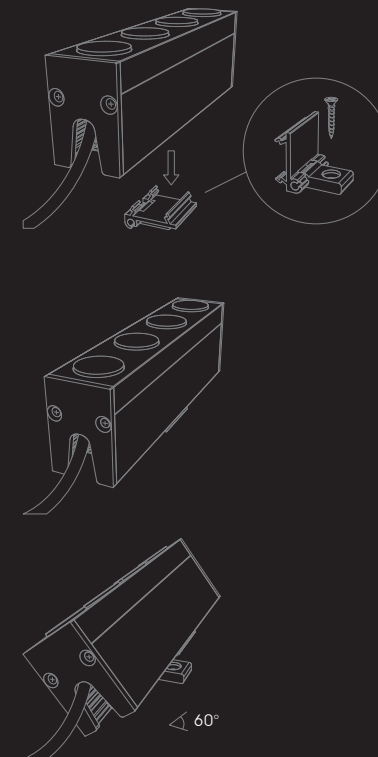

WP25GB PROFILE

WEATHER PROOF LINEAR GRAZER BAR LUMINAIRE

PROFILE FINISHING

Silver Anodized

DIFFUSER

Optical Lens

DIMENSION

INSTALLATION

Beam Angle: 20°

Beam Angle: 30°

Beam Angle: 25° x 40°

- Profile Type : 25mm width aluminium linear luminaire
- Profile Finishing : Silver Anodised
- Diffuser : Optical lens
- Mounting : Surface, with 90° adjustable mounting clip
- CRI : Ra>90, R9>50
- SDCM : 3 step MacAdam ellipse binning
- Lifetime : Up to 50,000 hours L80 lamp life at Ta = 25°C
- Voltage : 24V DC
- Power : 42W/m
- Length Options : 100mm, 200mm, 300mm, 500mm, 600mm, 5 x 100mm
- Luminous Flux : 370 - 2331 lm/m
- Efficacy : 88 - 93 lm/W
- Operating Temperature : Ta (min) = -40°C, Ta (max) = +45°C
- Wire Connection : Supplied with insulated IP67 wires and connector at 200mm length
- IP Rating : IP67

☐ CCT OPTIONS

Single CCT

PHOTOMETRICS

With 20° 4.2W

With 30° 4.2W

With 25° x 40° 4.2W

SPECIFICATIONS

CCT	Efficacy (lm/W)	Luminous Flux (lm) @ Length / Power				
		100mm	200mm	300mm	500mm x 5	600mm
		4.2W	8.4W	12.6W	21W	25.2W
2700K	88.1	370	740	1110	1850	2220
3000K						
3500K						
4000K	92.5	389	777	1166	1943	2331
5000K						
5700K						