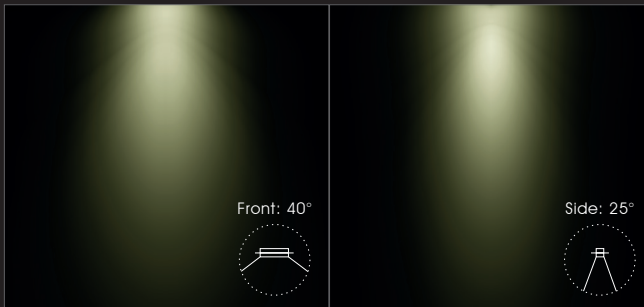

WP25GB PROFILE

WEATHER PROOF LINEAR GRAZER BAR LUMINAIRE

PROFILE FINISHING

Silver Anodized

DIFFUSER

Optical Lens

DIMENSION

INSTALLATION

Beam Angle: 20°

Beam Angle: 30°

Beam Angle: 25° x 40°

- Profile Type : 25mm width aluminium linear luminaire
- Profile Finishing : Silver Anodised
- Diffuser : Optical lens
- Mounting : Surface, with 90° adjustable mounting clip
- CRI : Ra>90, R9>50
- SDCM : 3 step MacAdam ellipse binning
- Lifetime : Up to 50,000 hours L80 lamp life at Ta = 25°C
- Voltage : 24V DC
- Power : 42W/m
- Length Options : 100mm, 200mm, 300mm, 500mm, 600mm, 5 x 100mm
- Luminous Flux : 370 - 2331 lm/m
- Efficacy : 88 - 93 lm/W
- Operating Temperature : Ta (min) = -40°C, Ta (max) = +45°C
- Wire Connection : Supplied with insulated IP67 wires and connector at 200mm length
- IP Rating : IP67

☐ CCT OPTIONS

Single CCT

PHOTOMETRICS

With 20° 4.2W

With 30° 4.2W

With 25° x 40° 4.2W

SPECIFICATIONS

CCT	Efficacy (lm/W)	Luminous Flux (lm) @ Length / Power				
		100mm	200mm	300mm	500mm x 5	600mm
		4.2W	8.4W	12.6W	21W	25.2W
2700K	88.1	370	740	1110	1850	2220
3000K						
3500K						
4000K	92.5	389	777	1166	1943	2331
5000K						
5700K						

Example: WP25GB-SL-20-300-30-S-IP67

WP25GB Grazer Bar, Silver, 20 Degree Beam, 300mm, 3000K, Single Wire End, IP67, Including 2 x Mounting Clip

*Linear Grazer Bar of 100mm, 200mm, 300mm, 500mm and 600mm lengths are supplied with 2 mounting clips.