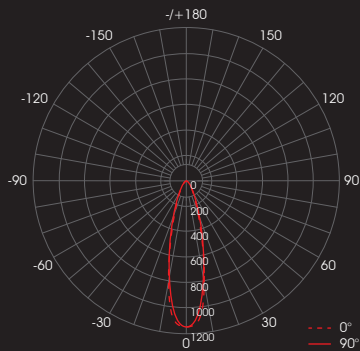

Beam Angle: 20°

Beam Angle: 30°

Beam Angle: 25° x 40°

- Profile Type : 25mm width aluminium linear luminaire
- Profile Finishing : Silver Anodised
- Diffuser : Optical lens
- Mounting : Surface, with 90° adjustable mounting clip
- CRI : Ra>90, R9>50
- SDCM : 3 step MacAdam ellipse binning
- Lifetime : Up to 50,000 hours L80 lamp life at Ta = 25°C
- Voltage : 24V DC
- Power : 42W/m
- Length Options : 100mm, 200mm, 300mm, 500mm, 600mm, 5 x 100mm
- Luminous Flux : 370 - 2331 lm/m
- Efficacy : 88 - 93 lm/W
- Operating Temperature : Ta (min) = -40°C, Ta (max) = +45°C
- Wire Connection : Supplied with insulated IP67 wires and connector at 200mm length
- IP Rating : IP67

☐ CCT OPTIONS

Single CCT

PHOTOMETRICS

With 20° 4.2W

With 30° 4.2W

With 25° x 40° 4.2W

SPECIFICATIONS

CCT	Efficacy (lm/W)	Luminous Flux (lm) @ Length / Power				
		100mm	200mm	300mm	500mm x 5	600mm
		4.2W	8.4W	12.6W	21W	25.2W
2700K	88.1	370	740	1110	1850	2220
3000K						
3500K						
4000K	92.5	389	777	1166	1943	2331
5000K						
5700K						

ORDERING MATRIX

LINEAR GRAZER BAR

Module	Finishing	Beam Angle	Length	CCT	Wire End Configuration	Ingress Protection
WP25GB	SL Silver	20 20°	100 100mm (4.2W)	27 2700K	SR Single Wire End, Rear Exit DR Double Wire End, Rear Exit	IP67 IP67
		30 30°	200 200mm (8.4W)	30 3000K		
		25x40 25° x 40°	300 300mm (12.6W)	35 3500K		
			500 500mm (21W)	40 4000K		
			600 600mm (25.2W)	50 5000K		
			5x100 5 x 100mm (21W)	57 5700K		