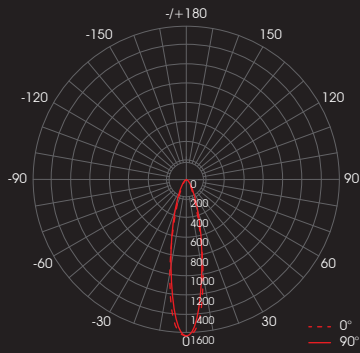

Beam Angle: 20°

Beam Angle: 30°

Beam Angle: 25° x 40°

- Profile Type : 25mm width aluminium linear luminaire
- Profile Finishing : Silver Anodised
- Diffuser : Optical lens
- Mounting : Surface, with 90° adjustable mounting clip
- CRI : Ra>90, R9>50
- SDCM : 3 step MacAdam ellipse binning
- Lifetime : Up to 50,000 hours L80 lamp life at Ta = 25°C
- Voltage : 24V DC
- Power : 42W/m
- Length Options : 100mm, 200mm, 300mm, 500mm, 600mm, 5 x 100mm
- Luminous Flux : 370 - 2331 lm/m
- Efficacy : 88 - 93 lm/W
- Operating Temperature : Ta (min) = -40°C, Ta (max) = +45°C
- Wire Connection : Supplied with insulated IP67 wires and connector at 200mm length
- IP Rating : IP67

☐ CCT OPTIONS

Single CCT

PHOTOMETRICS

With 20° 4.2W

With 30° 4.2W

With 25° x 40° 4.2W

SPECIFICATIONS

CCT	Efficacy (lm/W)	Luminous Flux (lm) @ Length / Power				
		100mm	200mm	300mm	500mm x 5	600mm
		4.2W	8.4W	12.6W	21W	25.2W
2700K	88.1	370	740	1110	1850	2220
3000K						
3500K						
4000K	92.5	389	777	1166	1943	2331
5000K						
5700K						

ORDERING MATRIX

LINEAR GRAZER BAR

Module	Finishing	Beam Angle	Length	CCT	Wire End Configuration	Ingress Protection
WP25GB	SL Silver	20 20°	100 100mm (4.2W)	27 2700K	SR Single Wire End, Rear Exit DR Double Wire End, Rear Exit	IP67 IP67
		30 30°	200 200mm (8.4W)	30 3000K		
		25x40 25° x 40°	300 300mm (12.6W)	35 3500K		
			500 500mm (21W)	40 4000K		
			600 600mm (25.2W)	50 5000K		
			5x100 5 x 100mm (21W)	57 5700K		