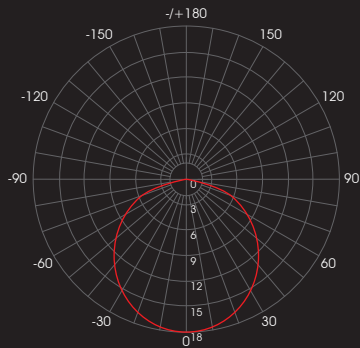

INSTALLATION

Beam Angle: 115°

- Profile Type : 20.4mm width aluminium linear profile
- Profile Finishing : Silver Anodised
- Diffuser : Frosted
- Light Uniformity : Dot-less
- Mounting : Surface, or embedded
- Compatible LED Module : FM6, FM8 TW, FM8 WD, FM10 RGB, FM12 RGBW
- CRI : Ra>90, R9>50
- SDCM : 3 step MacAdam ellipse binning
- Lifetime : Up to 50,000 hours L80 lamp life at Ta = 25°C
- Voltage : 24V DC
- Maximum Power : 10W/m
- Length Options : 113mm to 1963mm by increment of 50mm
- Operating Temperature : Ta (min) = -20°C, Ta (max) = +50°C
- Wire Connection : Supplied with insulated IP67 wires and connector at 200mm length

- IP Rating : IP67
- IK Rating : IK10
- Profile LOR : 50% (Frosted diffuser)

☐ CCT OPTIONS

Single CCT

Tunable-White

Dim-to-Warm

RGB

RGBW

PHOTOMETRICS

- With FM6 10W/m

Correction Factor : FM6 5W/m ~ f = 0.50
 FM6 10W/m ~ f = 1.00

SPECIFICATIONS

- With FM6, FM8 TW, FM8 WD Module

CCT	Efficacy (lm/W)	Luminous Flux per meter (lm/m)		Diffuser Type
		5W/m	10W/m	
1800K 2000K	38.7	193	387	Frosted
2200K 2500K	46.1	231	461	
2700K 3000K 3500K	53.0	265	530	
4000K 5000K 5700K 6500K	55.7	278	557	