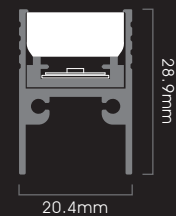

WP20S PROFILE

WEATHER & PRESSURE PROOF
FLAT LINEAR PROFILE LUMINAIRE

Silver Anodized,
Frosted Diffuser

PROFILE FINISHING

Silver Anodized

DIFFUSER

Frosted

DIMENSION

INSTALLATION

Beam Angle: 115°

- Profile Type : 20.4mm width aluminium linear profile
- Profile Finishing : Silver Anodised
- Diffuser : Frosted
- Light Uniformity : Dot-less
- Mounting : Surface, or embedded
- Compatible LED Module : FM6, FM8 TW, FM8 WD, FM10 RGB, FM12 RGBW
- CRI : Ra>90, R9>50
- SDCM : 3 step MacAdam ellipse binning
- Lifetime : Up to 50,000 hours L80 lamp life at Ta = 25°C
- Voltage : 24V DC
- Maximum Power : 10W/m
- Length Options : 113mm to 1963mm by increment of 50mm
- Operating Temperature : Ta (min) = -20°C, Ta (max) = +50°C
- Wire Connection : Supplied with insulated IP67 wires and connector at 200mm length

- IP Rating : IP67
- IK Rating : IK10
- Profile LOR : 50% (Frosted diffuser)

☐ CCT OPTIONS

Single CCT

Tunable-White

Dim-to-Warm

RGB

RGBW

PHOTOMETRICS

Example: WP20S-SL-F-963-5-30-SR-IP67

WP20S Profile, Silver, Frosted Diffuser, 963mm, with FM6 - 5W/m, 3000K, Single Wire End at Rear Exit, IP67, Including 2 x End Cap