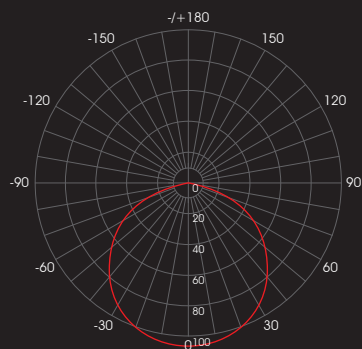

## DIMENSION

- Width x Height : 12mm x 1.5mm
- Cut Section : 6 LEDs, 25mm
- LED Pitch : 8mm
- LEDs per Meter : 240 LEDs/m

Beam Angle: 120°

- CRI : Ra>90, R9>50
- SDCM : 3 step MacAdam ellipse
- Lifetime : Up to 50,000 hours L80 lamp life at Ta = 25°C
- Voltage : 24V DC
- Power Options : 25W/m, 30W/m
- Light Effect : Narrow LED pitch distance for light homogeneity
- Luminous Flux : 2306 - 3339 lm/m
- Efficacy : 92.2 - 111.3 lm/W
- Operating Temperature : Ta (min) = -20°C, Ta (max) = +50°C
- Wire Connection : Supplied with insulated AWG 20 wires at 200mm length
- Ingress Protection : IP20 for bare strip

## CCT OPTIONS

Single CCT

PHOTOMETRICS

With FM12 30W/m

Correction Factor : FM12 25W/m ~ f = 0.83  
FM12 30W/m ~ f = 1.00

SPECIFICATIONS

CCT	Efficacy (lm/W)	Luminous Flux per meter (lm/m)	
		25W/m	30W/m
<b>2200K</b> <b>2500K</b>	92.2	2306	2767
<b>2700K</b> <b>3000K</b> <b>3500K</b>	106.0	2650	3180
<b>4000K</b> <b>5000K</b> <b>5700K</b> <b>6500K</b>	111.3	2783	3339