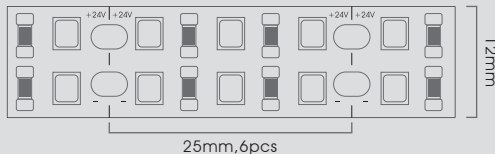

## DIMENSION

- Width x Height : 12mm x 1.5mm
- Cut Section : 6 LEDs, 25mm
- LED Pitch : 8mm
- LEDs per Meter : 240 LEDs/m

Beam Angle: 120°

- CRI : Ra>90, R9>50
- SDCM : 3 step MacAdam ellipse
- Lifetime : Up to 50,000 hours L80 lamp life at Ta = 25°C
- Voltage : 24V DC
- Power Options : 25W/m, 30W/m
- Light Effect : Narrow LED pitch distance for light homogeneity
- Luminous Flux : 2306 - 3339 lm/m
- Efficacy : 92.2 - 111.3 lm/W
- Operating Temperature : Ta (min) = -20°C, Ta (max) = +50°C
- Wire Connection : Supplied with insulated AWG 20 wires at 200mm length
- Ingress Protection : IP20 for bare strip

	Power	
	25W/m	30W/m
Maximum continuous length with single end power feed	4m	3.4m

Case temperature must not exceed  $T_c$  (max) = 80°C to guarantee LED module lifetime.  
- LED modules of 10W/m and below can be operated with or without aluminium profile.  
- LED modules of 15W/m and above must be operated with aluminium profile as heatsink.